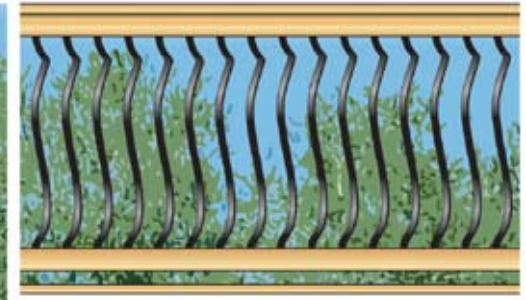

*Easy to Install*  
**Deck & Stair Rail Panels**

**VENEZIANI**

**Galvanized Steel**  
Powder Coated Black

VDRP: 12-1/2" (31.7cm) width, 36-1/2" (92.7cm) height

VSRP: 6-7/8" (17.4cm) width, 39" (99cm) height, 34" (86cm) base

**ALTERNATE INSTALLATION**  
 Combine NUVO IRON™ Veneziani with Napoletani Deck Rail Panels to create a unique design look.

**NAPOLETANI**

**Galvanized Steel**  
Powder Coated Black

NDRP: 9-3/8" (23.8cm) width, 36-1/2" (92.7cm) height

NSRP: 6-7/8" (17.4cm) width, 39" (99cm) height, 34" (86cm) base

**Round Balusters**

**RDPS26 - 3/4" Round x 26" Long Galvanized Steel Tubing Baluster c/w Connectors and Hardware**

**RDPS32 - 3/4" Round x 32" Long Galvanized Steel Tubing Baluster c/w Connectors and Hardware**

**RDPS36 - 3/4" Round x 36" Long Galvanized Steel Tubing Baluster c/w Connectors and Hardware**

**Arched Balusters**

**RDPF31 - 1" Wide x 31" Long Galvanized Steel Flat Bar Baluster c/w Hardware**

**RDPF36 - 1" Wide x 40" Long Galvanized Steel Flat Bar Baluster c/w Hardware**