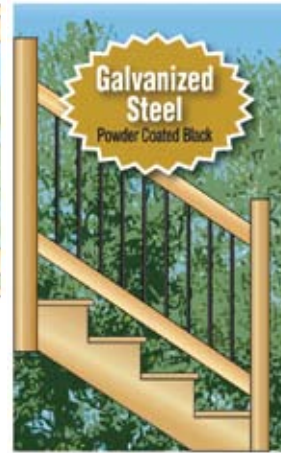

RDPS36 - 3/4" Round x 36" Long Galvanized Steel Tubing Baluster c/w Connectors and Hardware